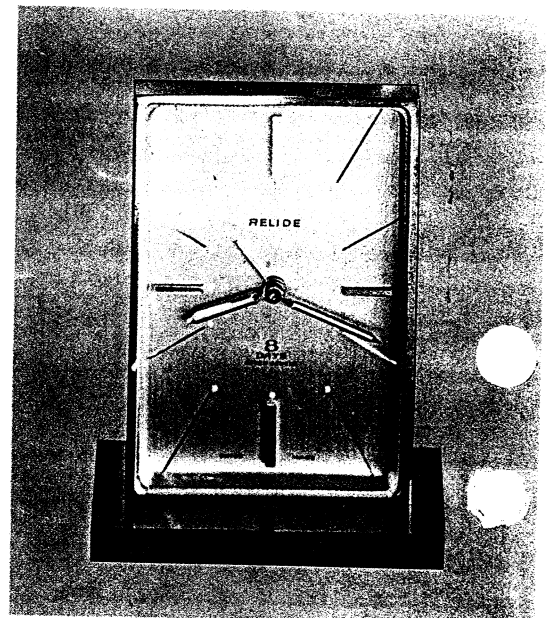

\$5.95 Simulated slate security set, adhesive base, 3-3/4 x 4-1/8", ball pen with chain 3A2  
\$4.95 Set without adhesive base 3A6

\$4.95 Simulated elm burl inlay, 3-3/4 x 4-1/8", ball pen B169

 **PARKER**

*Maker of the world's most wanted pens*

\$4.95 Simulated teakwood inlay, 3 3/4 x 4 1/2", ball pen 3A5

\$3.95 Simulated slate, \$2 ball pen, 3 3/4 x 4 1/2", 3A3

\$20 Eight-day clock, with seven-jewel Swiss movement 004A